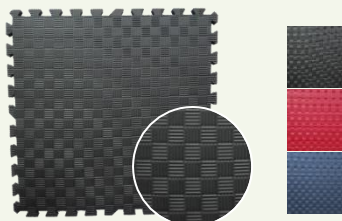

Sport Mats

SP-01

Tatami (Reversible)

SP-02

Checkboard

SP-03

Cross & Floral (Reversible)

SP-04

Diamond Plate

SP-05

Rubber-like EVA

SP-06

Stone

(colors for references)

Size(cm) -

60 x 60 / 100 x 100 (As requested)