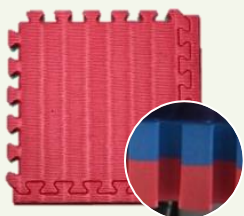

Sport Mats

SP-01

Tatami (Reversible)

SP-02

Checkboard

SP-03

Cross & Floral (Reversible)

SP-04

Diamond Plate

SP-05

Rubber-like EVA

SP-06

Stone

(colors for references)

Size(cm) -

60 x 60 / 100 x 100 (As requested)