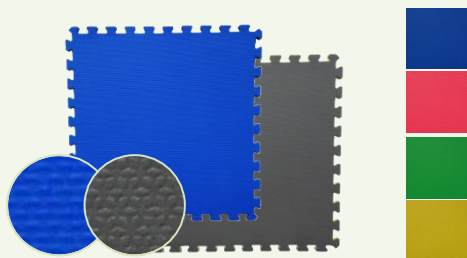

Sport Mats

SP-01

Tatami (Reversible)

SP-02

Checkboard

SP-03

Cross & Floral (Reversible)

SP-04

Diamond Plate

SP-05

Rubber-like EVA

SP-06

Stone

(colors for references)

Size(cm) -

60 x 60 / 100 x 100 (As requested)