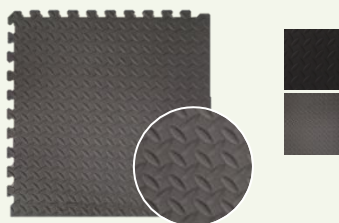

Sport Mats

SP-01

Tatami (Reversible)

SP-02

Checkboard

SP-03

Cross & Floral (Reversible)

SP-04

Diamond Plate

SP-05

Rubber-like EVA

SP-06

Stone

(colors for references)

Size(cm) -

60 x 60 / 100 x 100 (As requested)